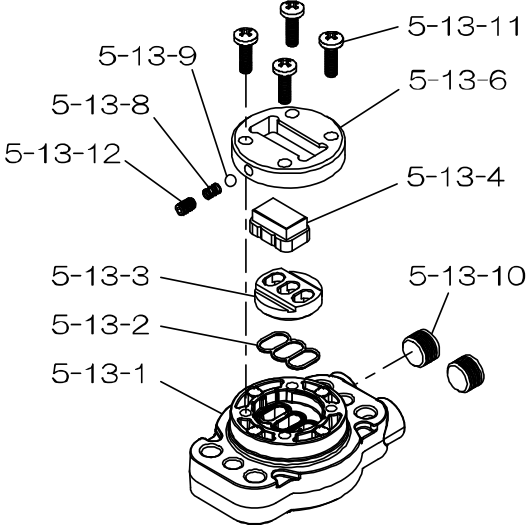

■Valve Body Assembly (バルブボディ組立)