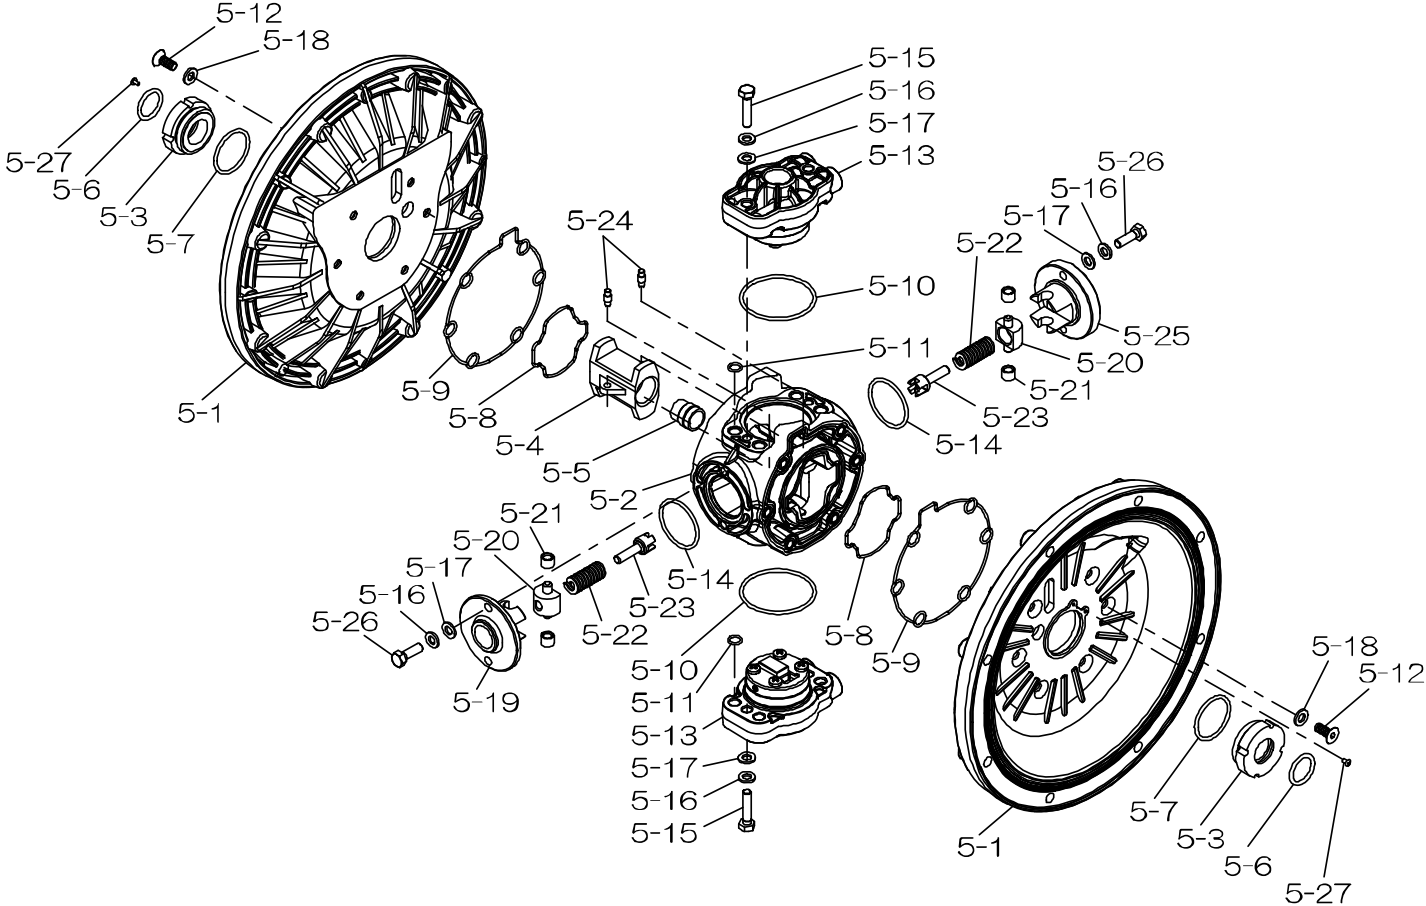

■Body Assembly (本体組立)