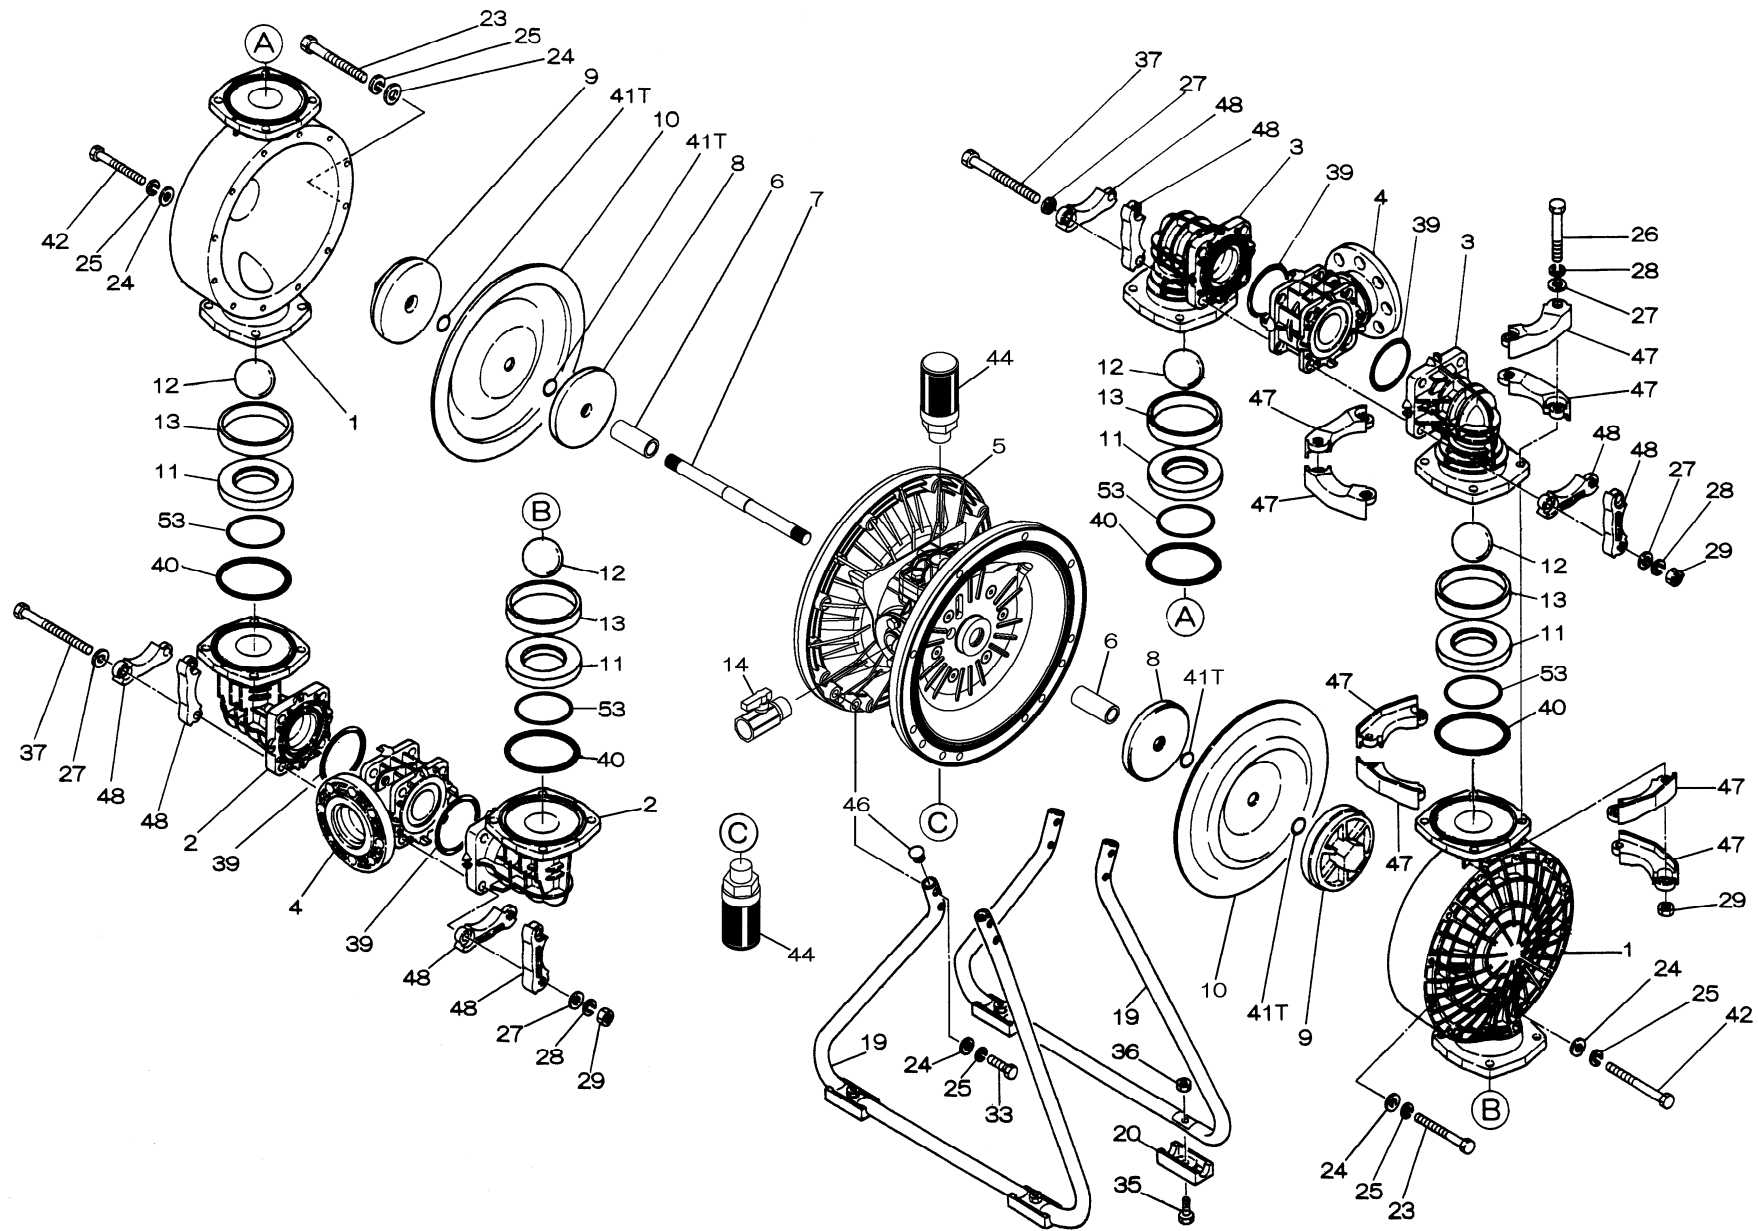

Fluid contact Portion : Polypropylene type