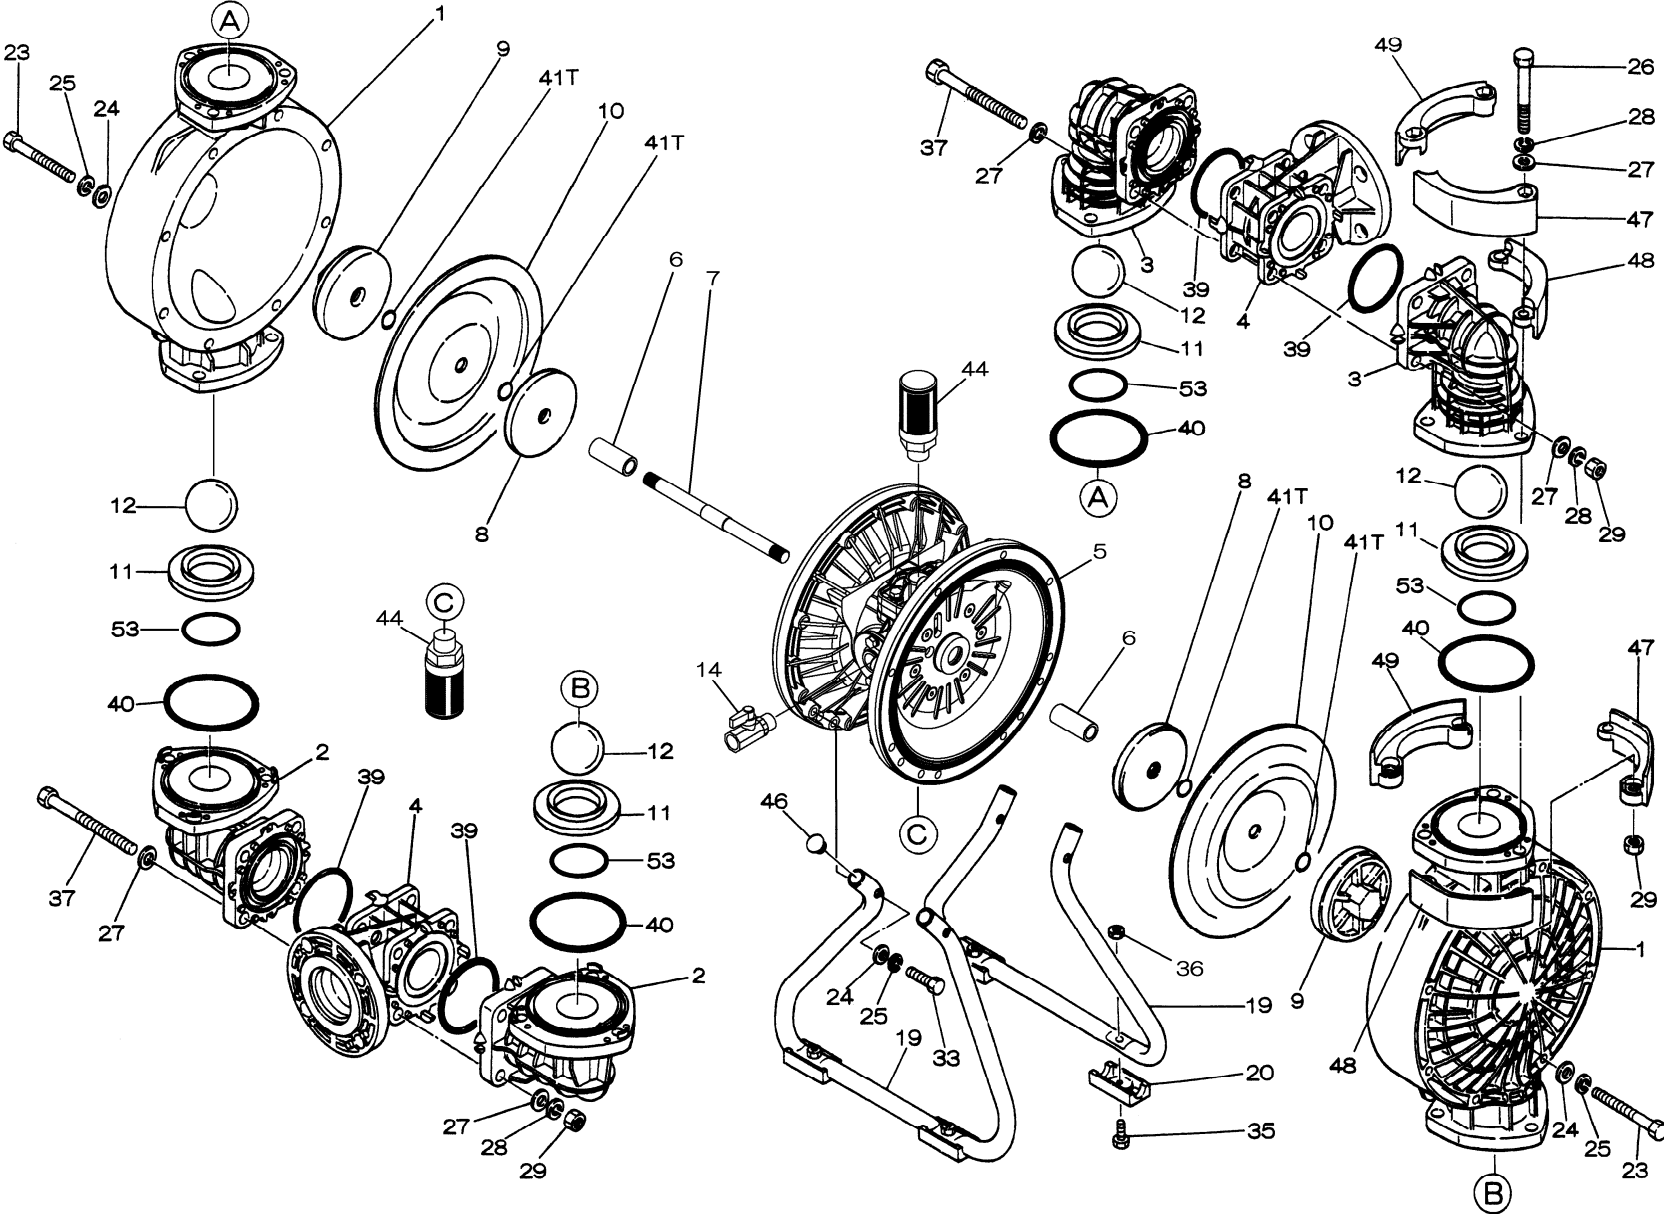

**Fluid contact Portion : Polypropylene type
Polyvinylidene fluoride type**