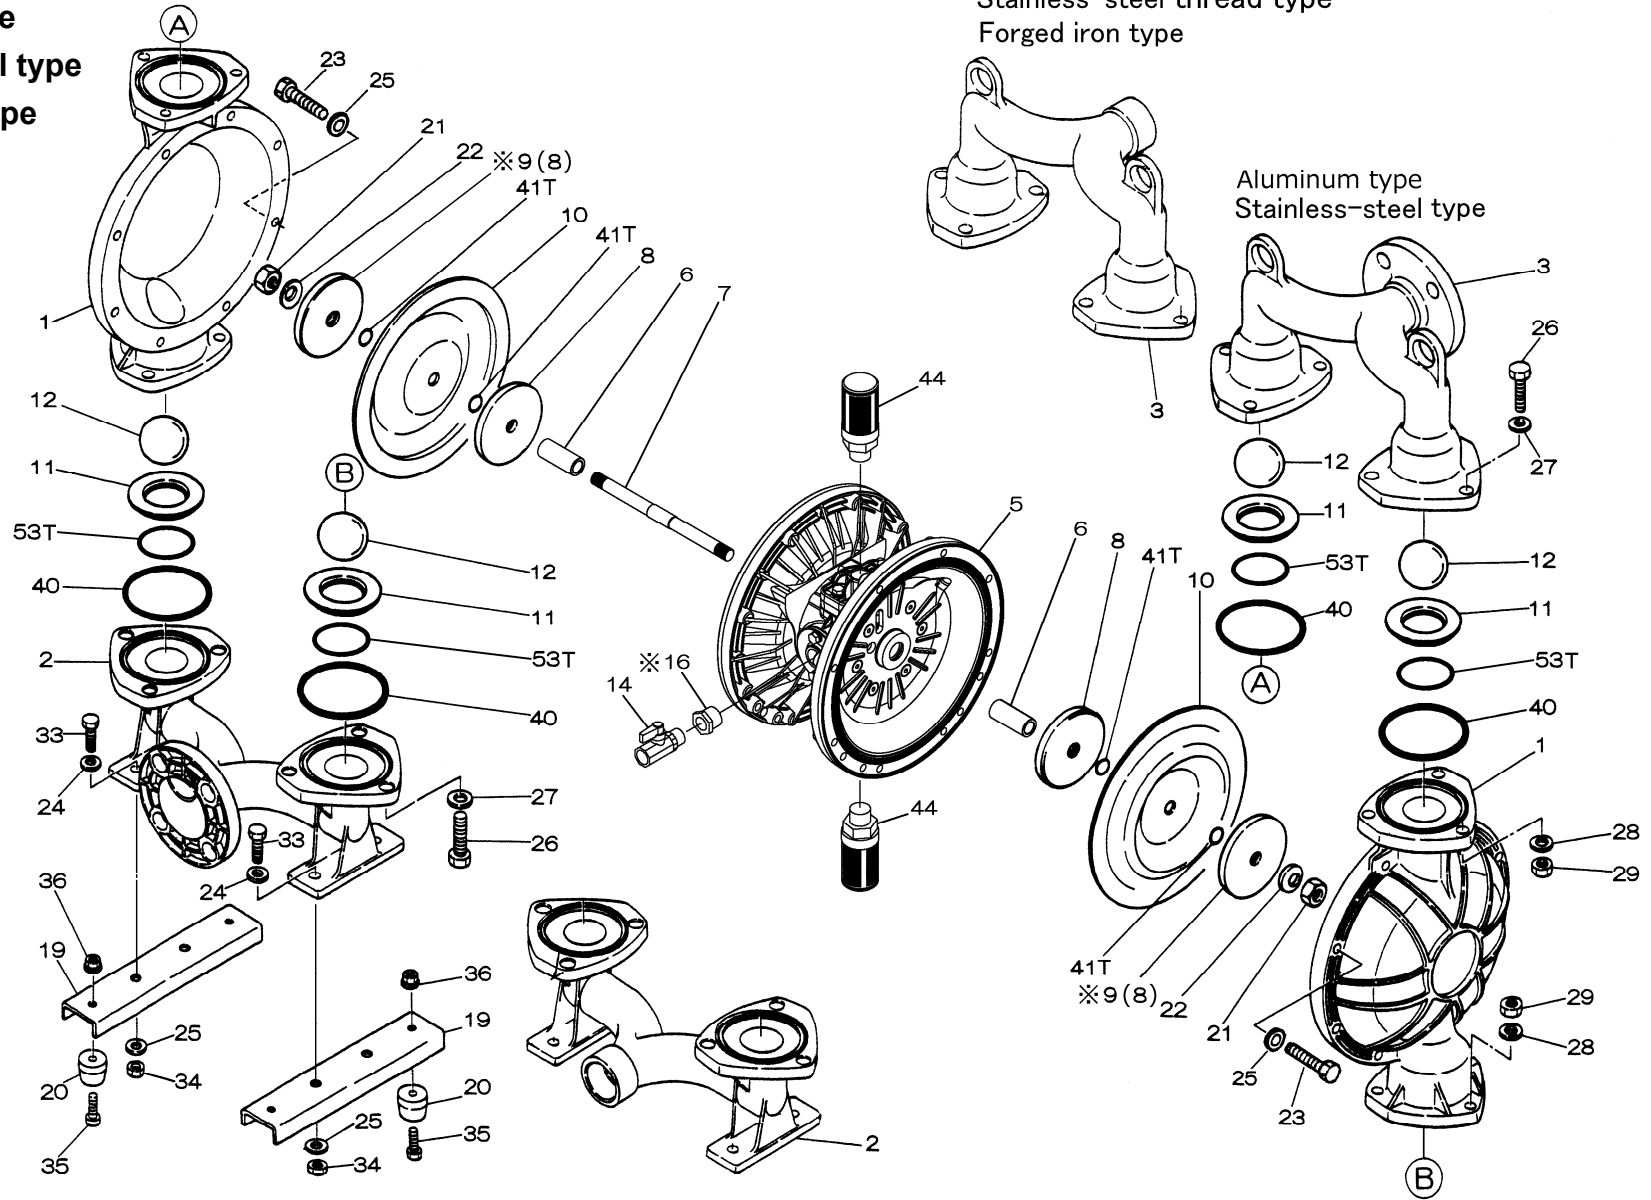

Fluid contact Portion :

Aluminum type

Stainless-steel type

Forged iron type

※No.9 Number in parenthesis indicates the quantity for Aluminum type

※No.16 There are no bushing in type H50