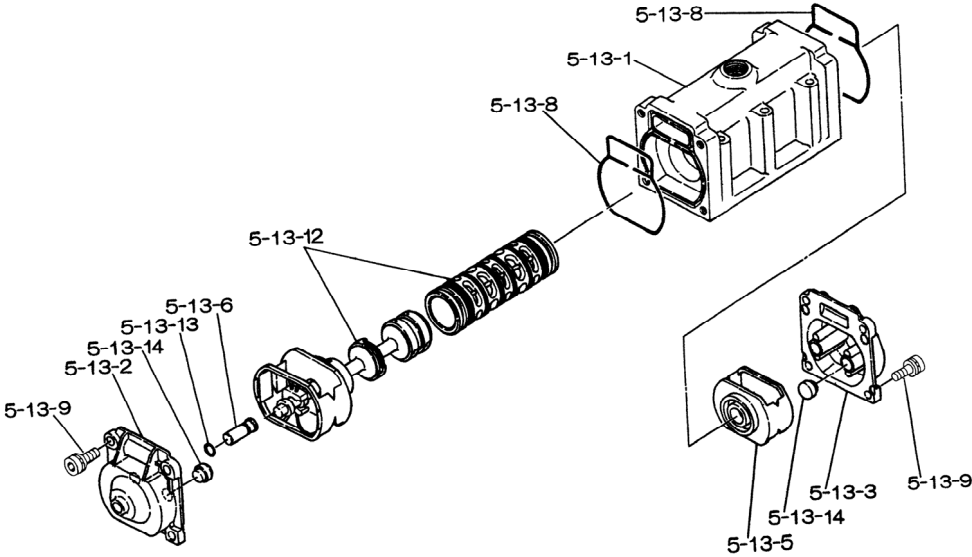

■Valve Body Assembly (バルブボディ組立)