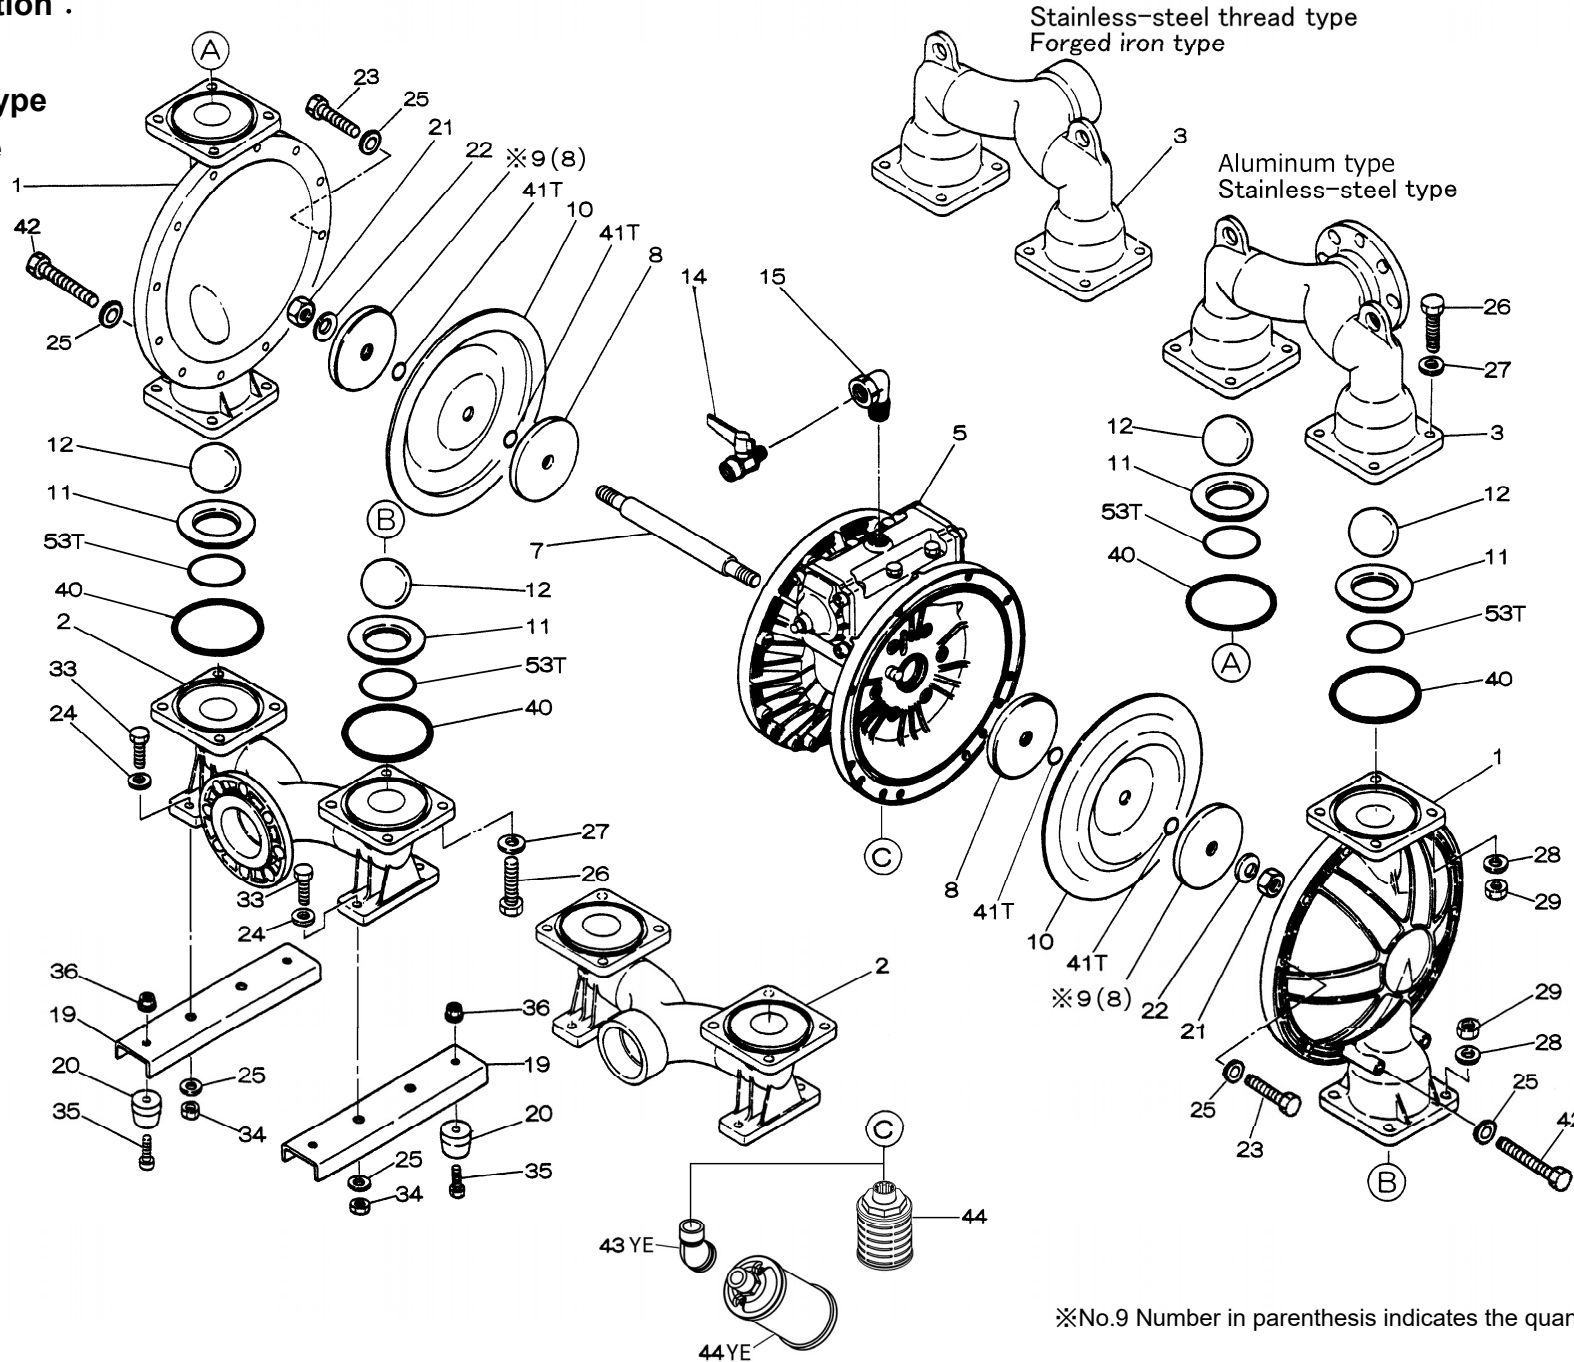

Fluid contact Portion :

Aluminum type

Stainless-steel type

Forged iron type

※No.9 Number in parenthesis indicates the quantity for Aluminum type