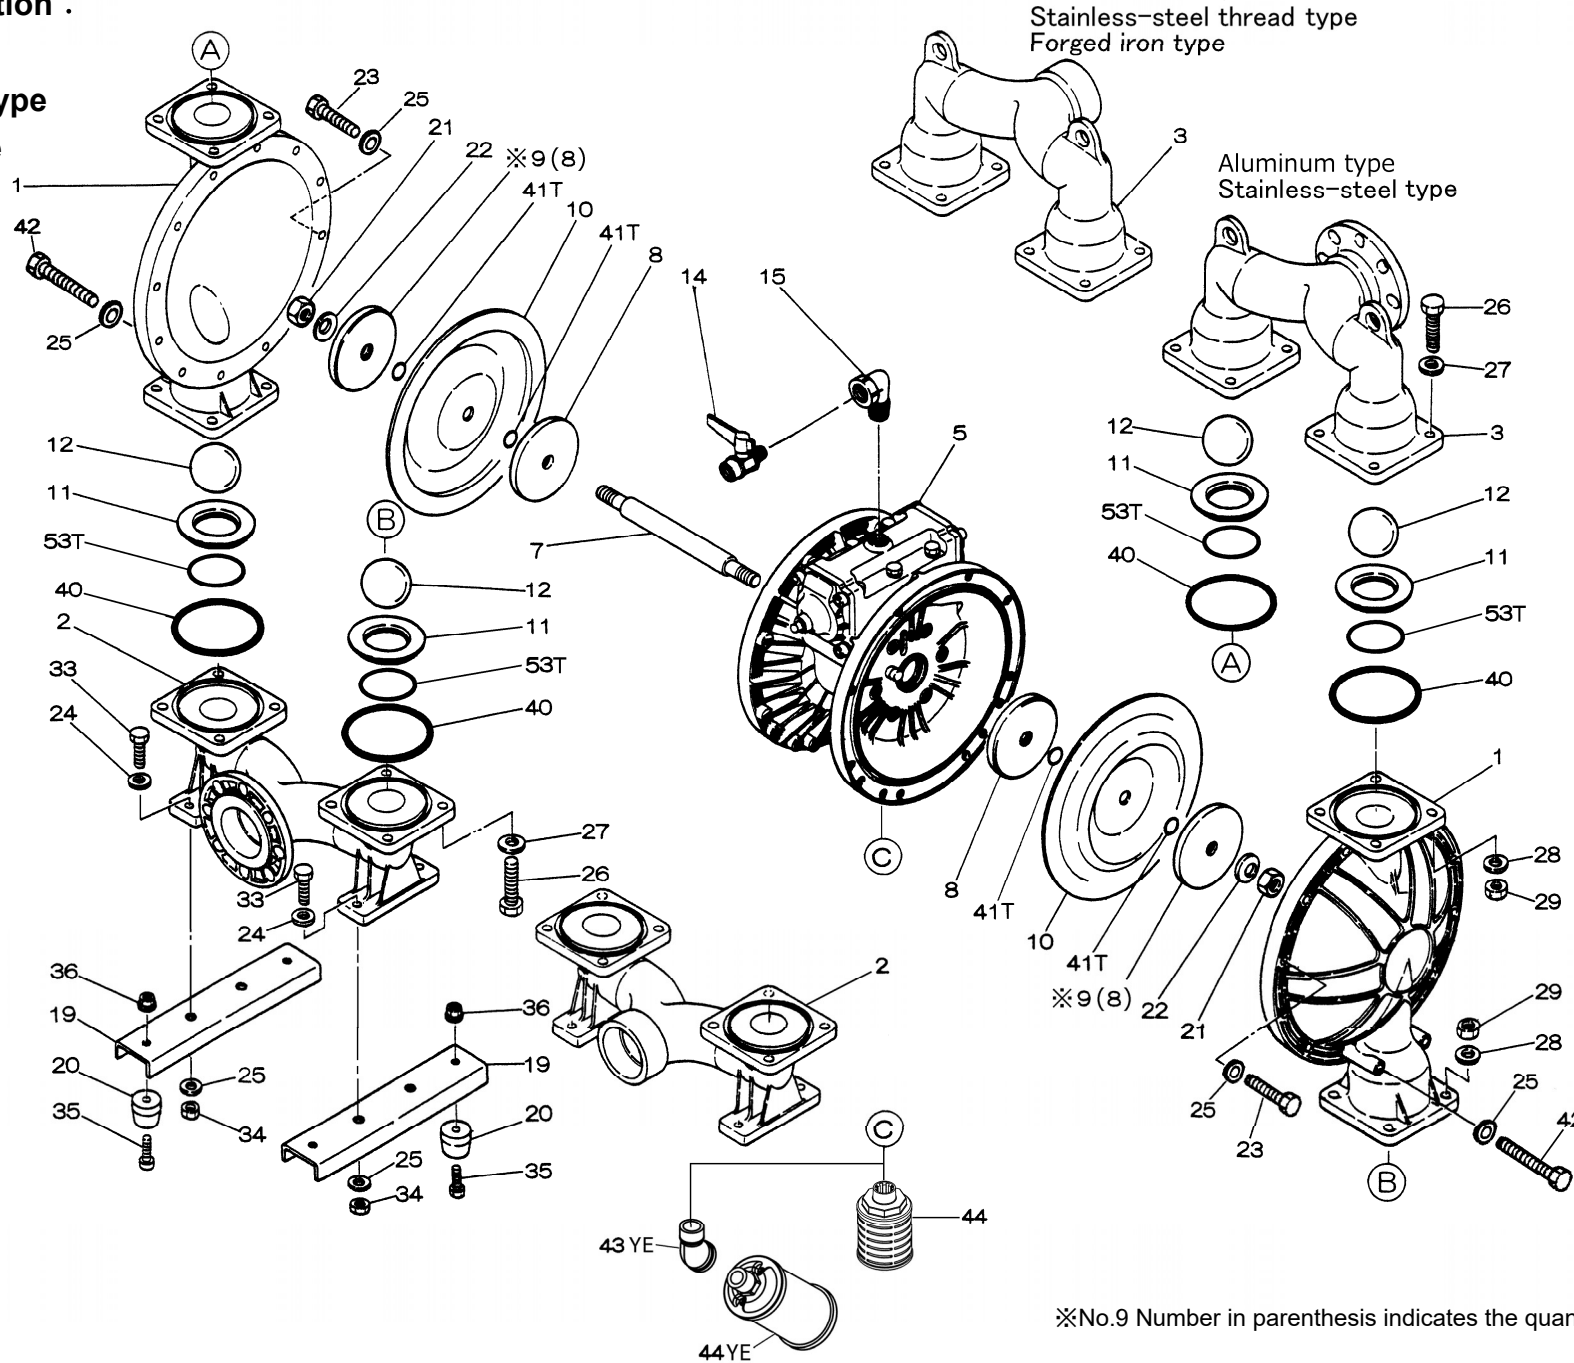

Fluid contact Portion :

Aluminum type

Stainless-steel type

Forged iron type

※No.9 Number in parenthesis indicates the quantity for Aluminum type