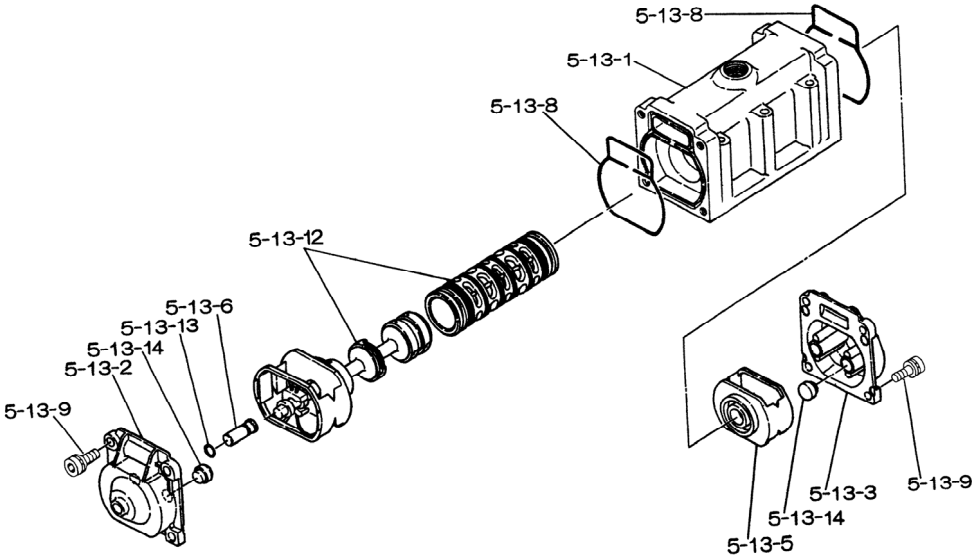

■Valve Body Assembly (バルブボディ組立)