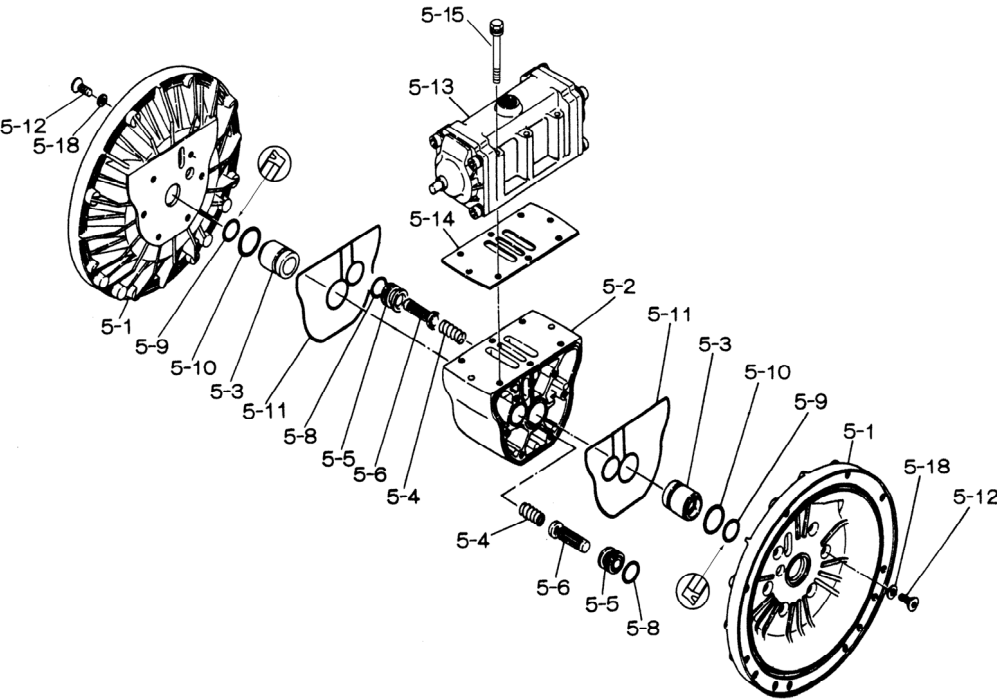

■Body Assembly (本体組立)