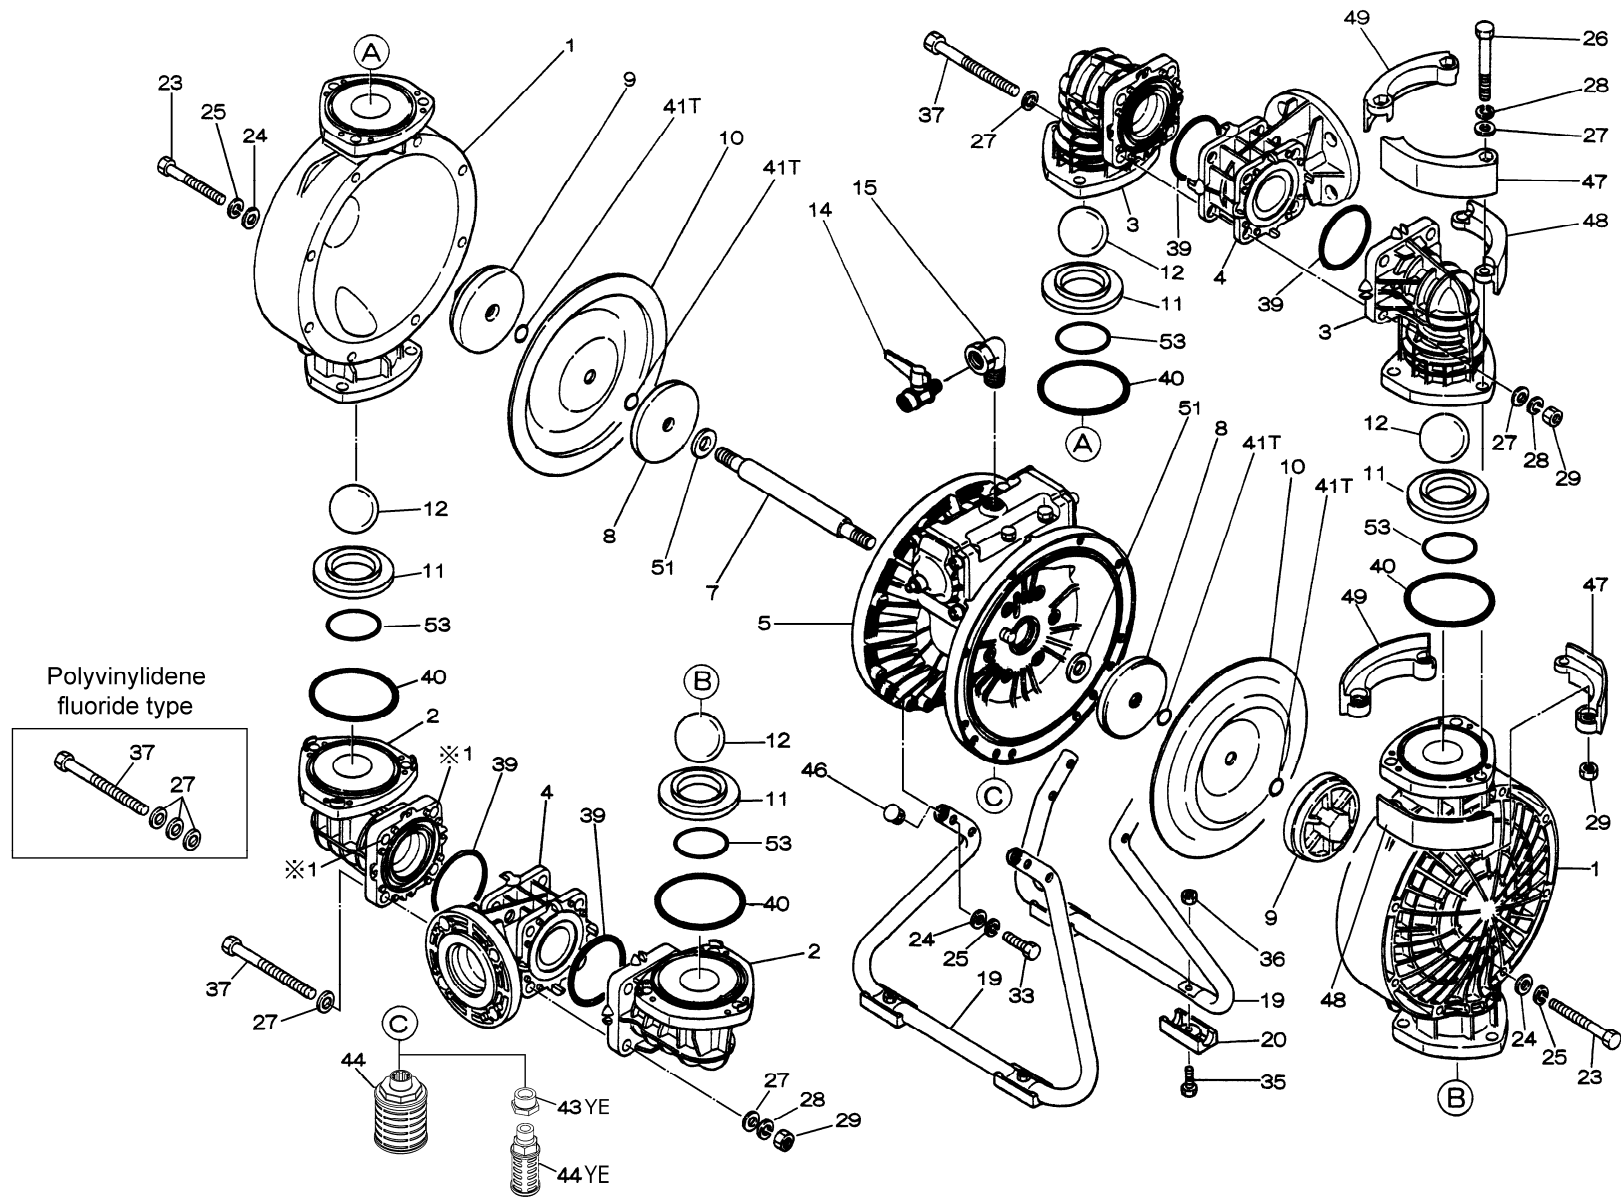

Fluid contact Portion : Polypropylene type
Polyvinylidene fluoride type

Polyvinylidene fluoride type (BV_) Only : For the bolts marked with "※1",

use 3 × No.27(Plain Washer) under the bolt head.