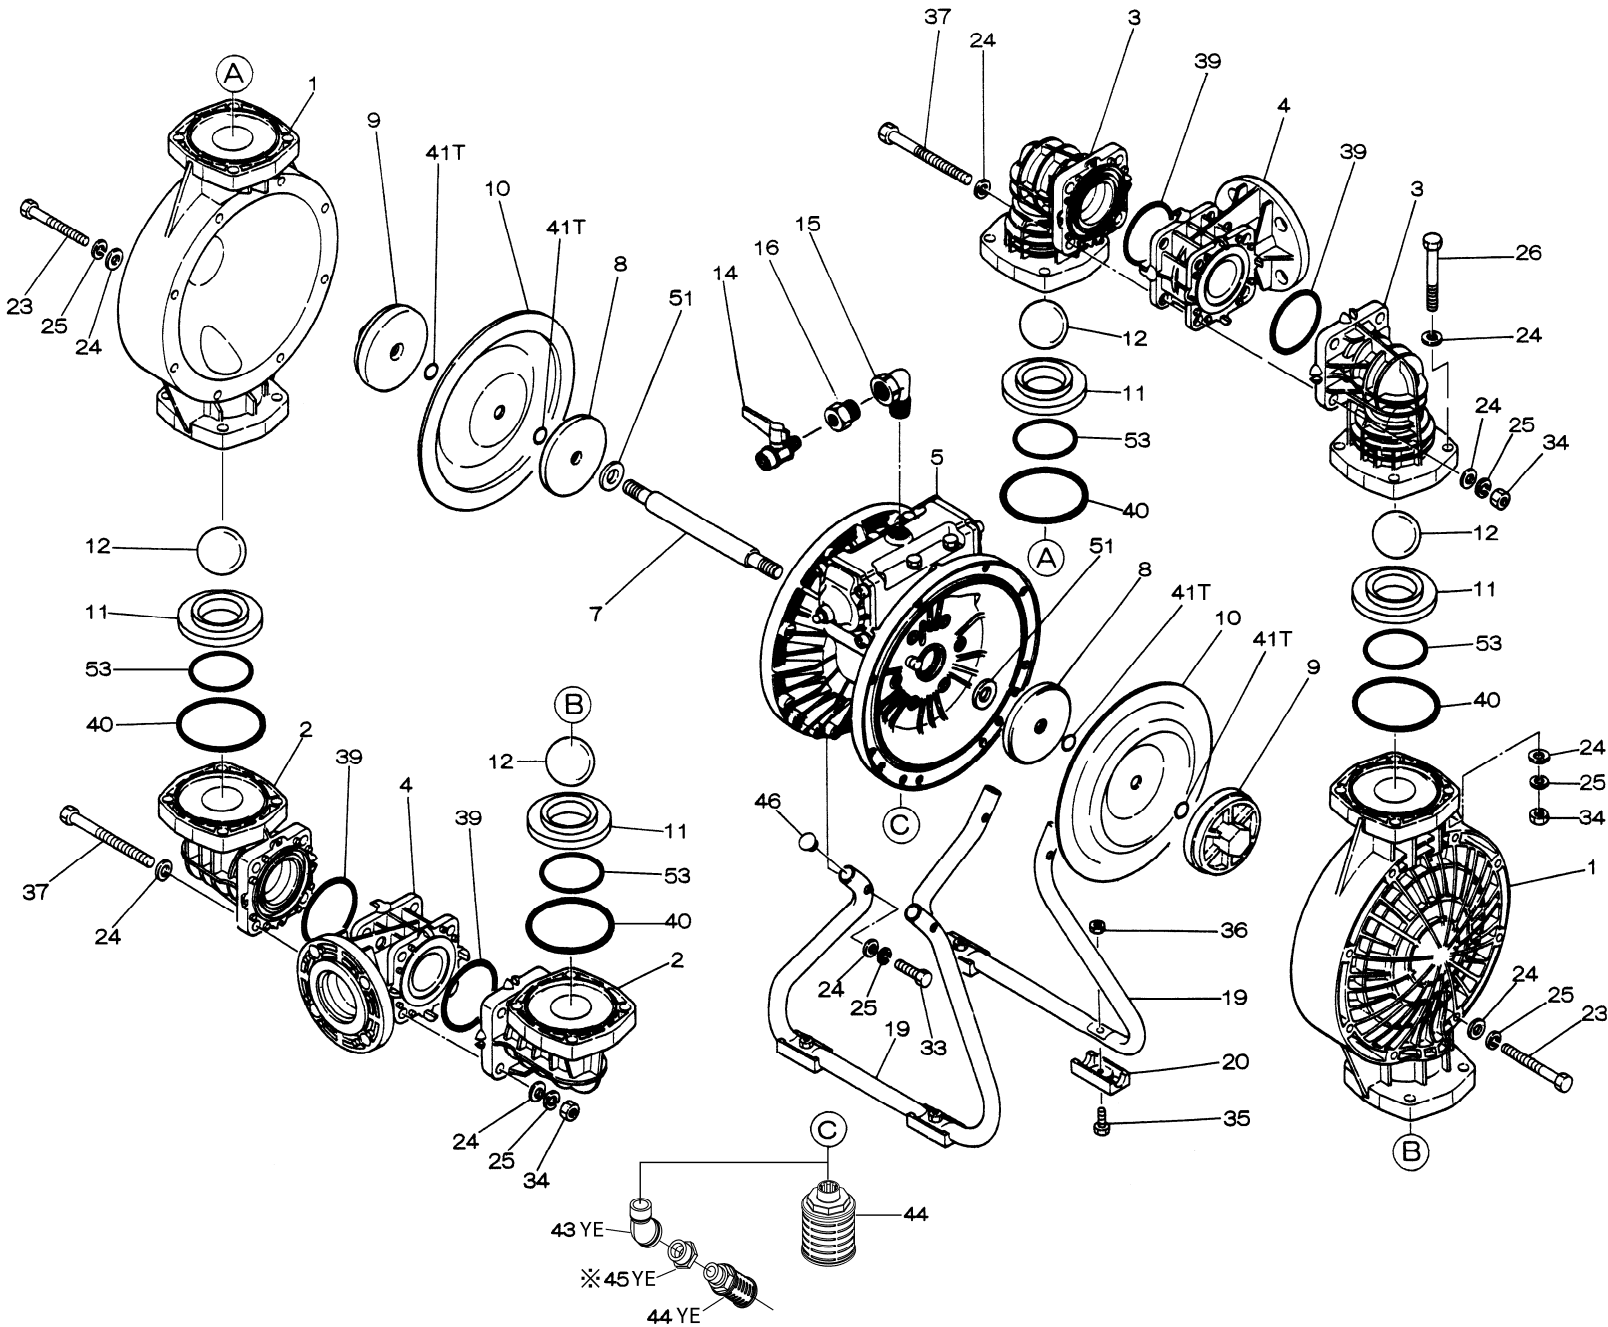

**Fluid contact Portion : Polypropylene type
Polyvinylidene fluoride type**