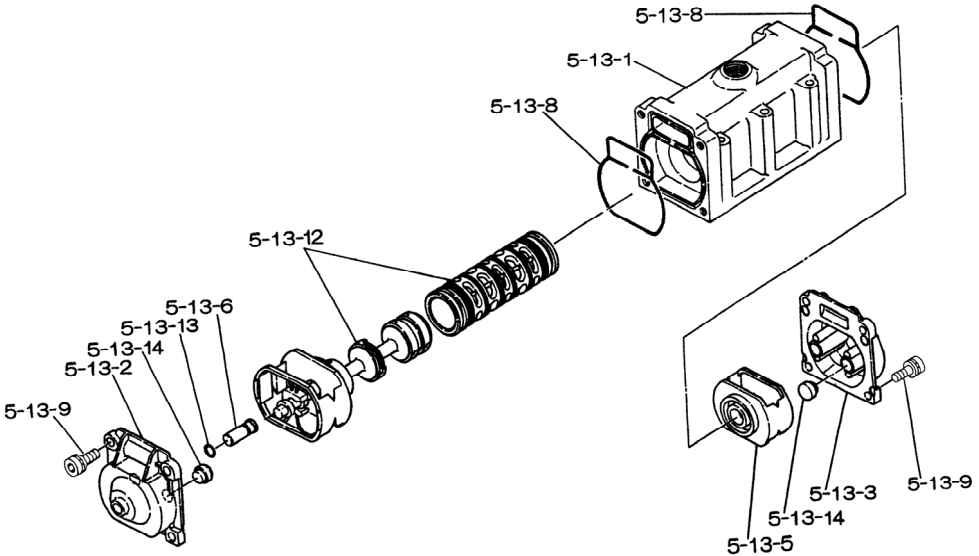

■Valve Body Assembly (バルブボディ組立)