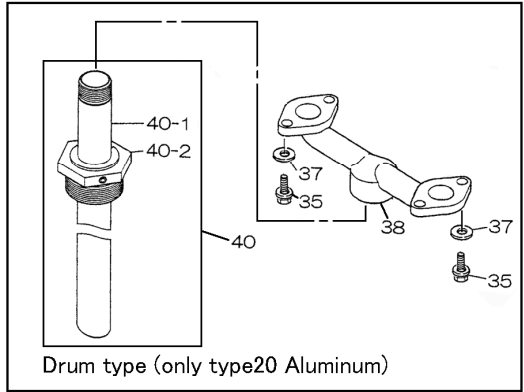

Fluid contact Portion :
Aluminum type
Stainless-steel type
Forged iron type

REF. No.	MODEL		NDP-20 BAC-D	NDP-20 BAN-D	NDP-20 BAT-D	NDP-20 BAH-D
	ITEM No.		855014	855015	855016	855017
	DESCRIPTION	QTY	Part No.	Part No.	Part No.	Part No.
1	O RING	4	640036	640036	643036	640036
2	BALL GUIDE	4	711700	711700	711700	711700
3	BALL	4	770705	770720	770736	773126
4	VALVE SEAT	4	590086	590086	590086	590086
5	O RING	2	640132	640132	771131	640132
6	DIAPHRAGM	2	772957	772958	771083	771362
7,7T	CENTER DISK	2	709153	709153	709456	709153
8	WASHER	2	709152	709152	—	709152
9	OUT CHAMBER	2	711686	711686	711686	711686
10	NUT	2	682263	682263	682263	682263
11	CONED DISC SPRING	2	682730	682730	682730	682730
12	O RING	2	—	—	640151	640151
13	BOLT & WASHER	4	686359	686359	686359	686359
14	BOLT & WASHER	12	686355	686355	686355	686355
15	BODY ASSY	1	804660	804660	804660	804660
16	CENTER ROD	1	709163	709163	709163	709163
18	CUSHION	2	771054	771054	771054	771054
19	MANIFOLD ASSY	1	831243	831243	831243	831243
20	VALVE BODY ASSY	1	802361	802361	802361	802361
21	BOLT & WASHER	6	682265	682265	682265	682265
22	VALVE	1	686967	686967	686967	686967
24	GASKET	1	771056	771056	771056	771056
25	MUFFLER	1	680913	680913	680913	680913
30,30T	CENTER DISK	2	716225	716225	709314	716225
31	WASHER	2	716226	716226	—	716226
31T	O RING	4	—	—	643013	—
35	BOLT	4	611149	611149	611149	611149
36	WAVE WASHER	4	631916	631916	631916	631916
38	IN MANIFOLD	1	709405	709405	709405	709405
40	SUCTION PIPE SET	1	804000	804000	804000	804000