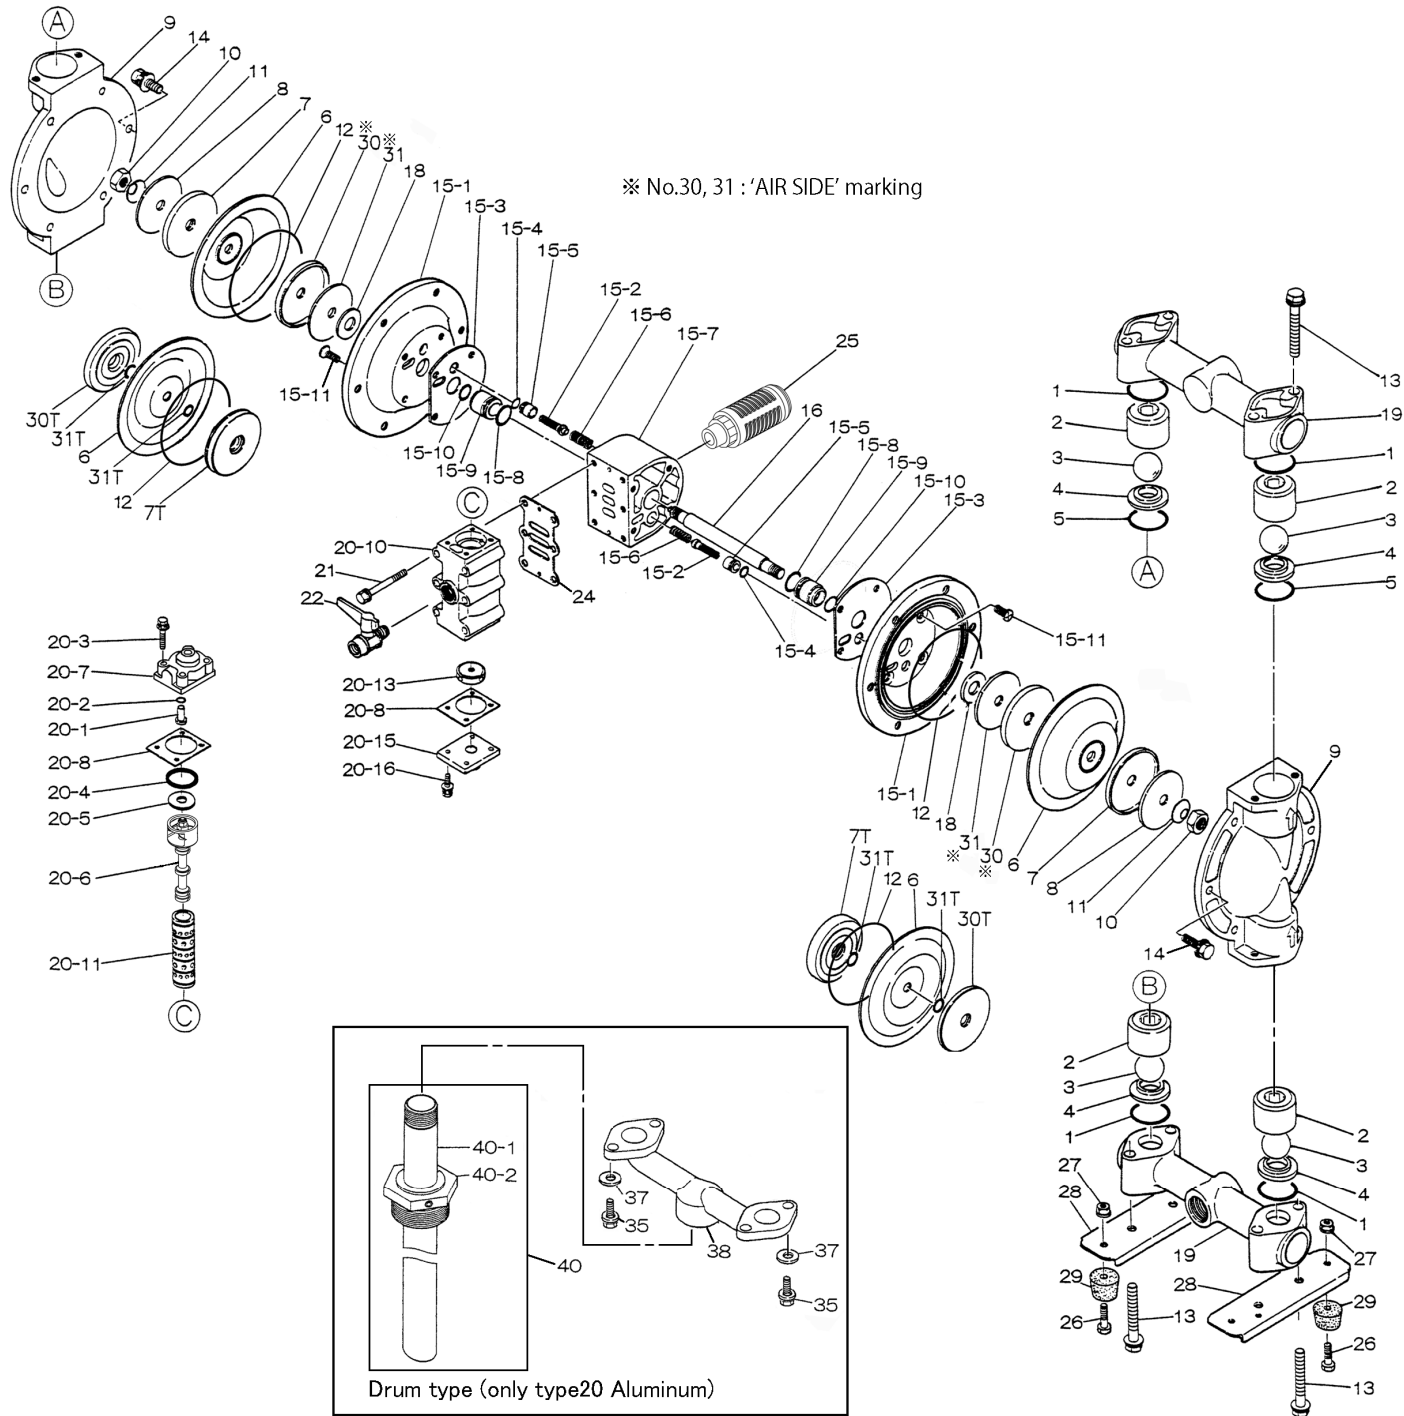

Fluid contact Portion :
Aluminum type
Stainless-steel type
Forged iron type

REF. No.	MODEL		NDP-20 BAC-D	NDP-20 BAN-D	NDP-20 BAT-D	NDP-20 BAH-D
	ITEM No.		855014	855015	855016	855017
	DESCRIPTION	QTY	Part No.	Part No.	Part No.	Part No.
1	O RING	4	640036	640036	643036	640036
2	BALL GUIDE	4	711700	711700	711700	711700
3	BALL	4	770705	770720	770736	773126
4	VALVE SEAT	4	590086	590086	590086	590086
5	O RING	2	640132	640132	771131	640132
6	DIAPHRAGM	2	772957	772958	771083	771362
7,7T	CENTER DISK	2	709153	709153	709456	709153
8	WASHER	2	709152	709152	—	709152
9	OUT CHAMBER	2	711686	711686	711686	711686
10	NUT	2	682263	682263	682263	682263
11	CONED DISC SPRING	2	682730	682730	682730	682730
12	O RING	2	—	—	640151	640151
13	BOLT & WASHER	4	686359	686359	686359	686359
14	BOLT & WASHER	12	686355	686355	686355	686355
15	BODY ASSY	1	804660	804660	804660	804660
16	CENTER ROD	1	709163	709163	709163	709163
18	CUSHION	2	771054	771054	771054	771054
19	MANIFOLD ASSY	1	831243	831243	831243	831243
20	VALVE BODY ASSY	1	802361	802361	802361	802361
21	BOLT & WASHER	6	682265	682265	682265	682265
22	VALVE	1	686967	686967	686967	686967
24	GASKET	1	771056	771056	771056	771056
25	MUFFLER	1	680913	680913	680913	680913
30,30T	CENTER DISK	2	716225	716225	709314	716225
31	WASHER	2	716226	716226	—	716226
31T	O RING	4	—	—	643013	—
35	BOLT	4	611149	611149	611149	611149
36	WAVE WASHER	4	631916	631916	631916	631916
38	IN MANIFOLD	1	709405	709405	709405	709405
40	SUCTION PIPE SET	1	804000	804000	804000	804000