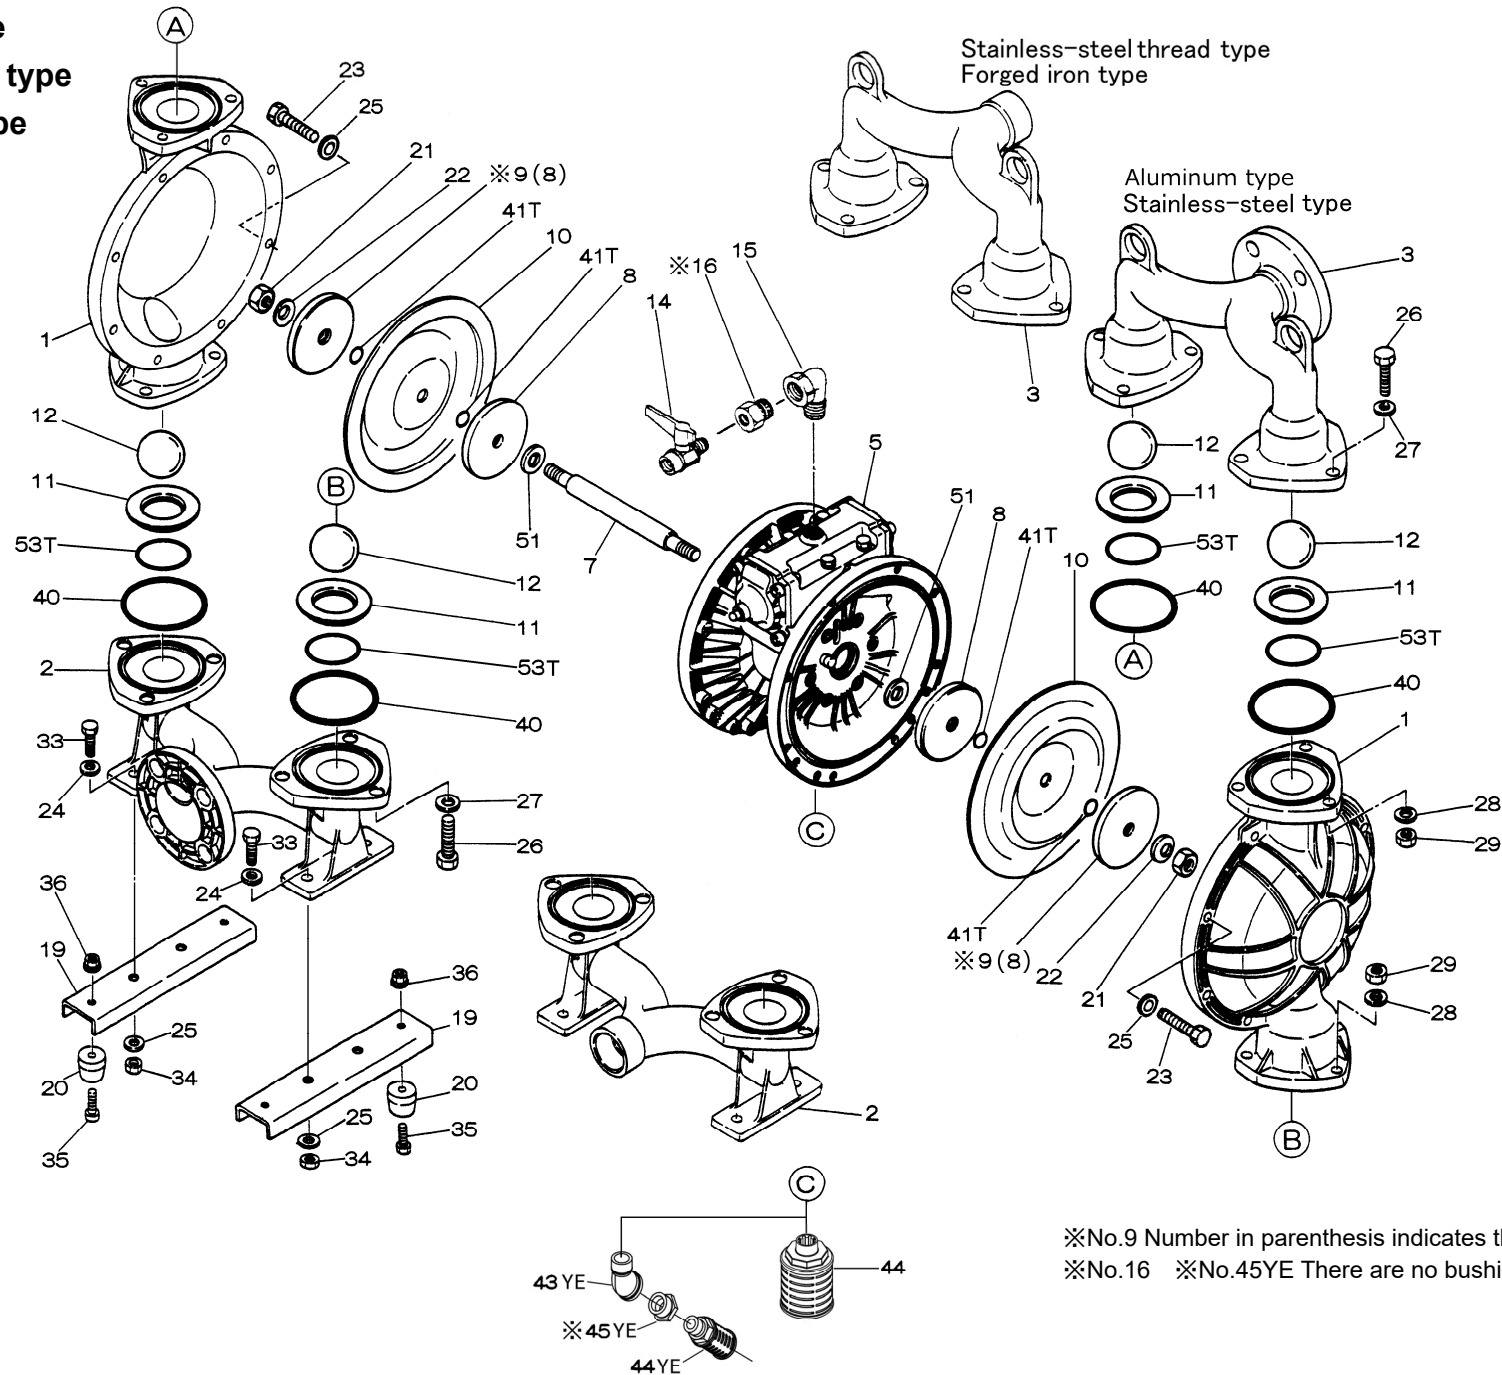

Fluid contact Portion :

Aluminum type

Stainless-steel type

Forged iron type