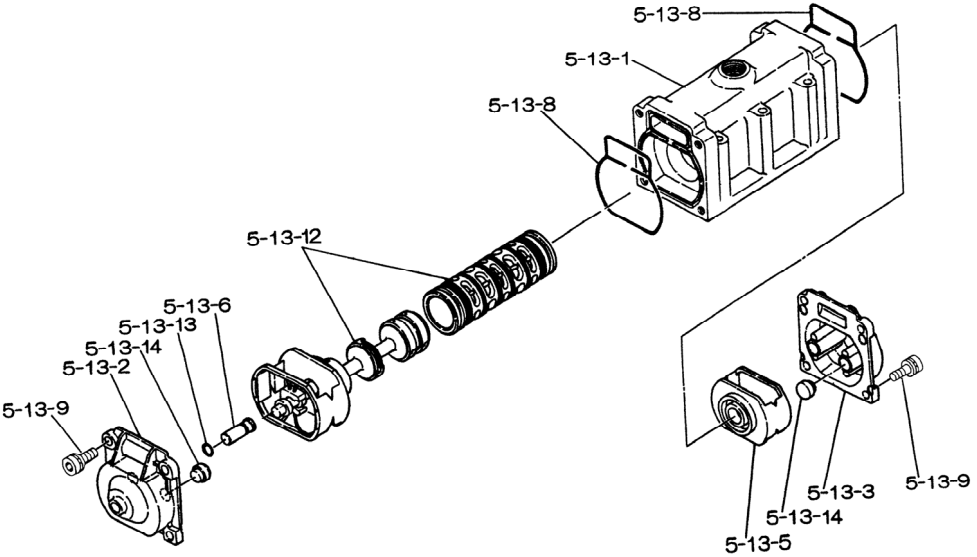

■Valve Body Assembly (バルブボディ組立)